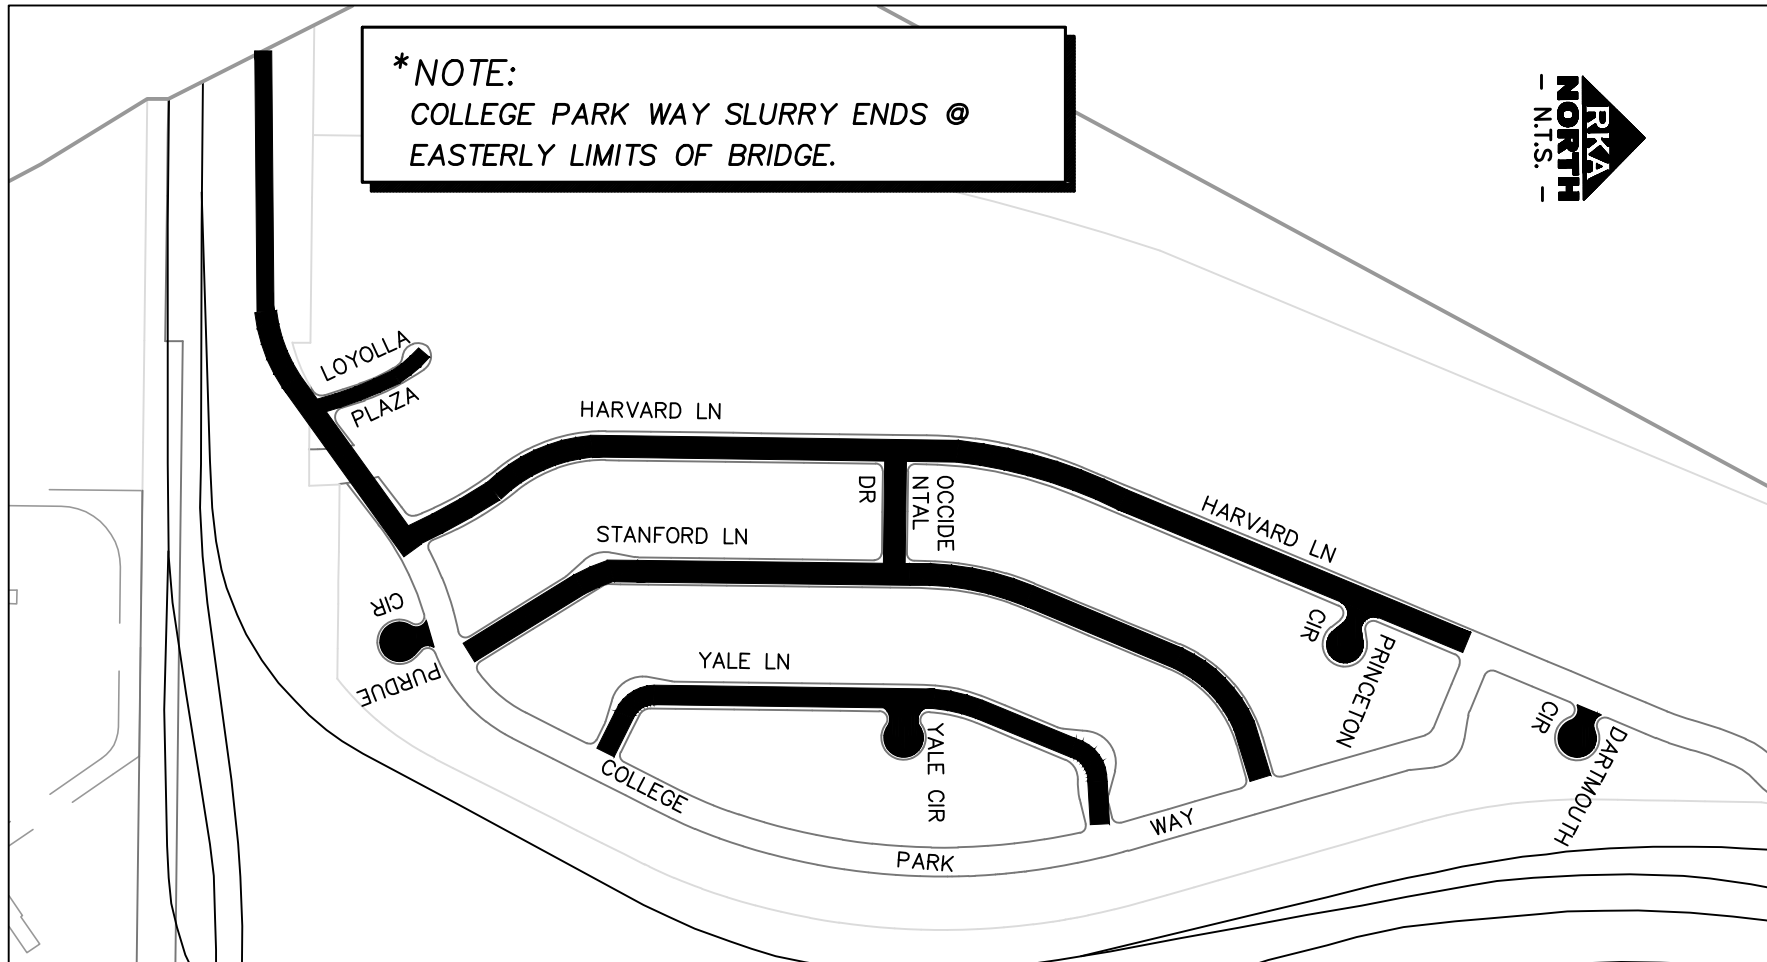

CITY OF SEAL BEACH
CITYWIDE SLURRY SEAL
HILL/COVE EXHIBIT 'A'

DATE:	5/1/18	SCALE:	N.T.S.	DRAWN BY:	J.SALAZAR	SHEET:	EXH02
-------	--------	--------	--------	-----------	-----------	--------	-------

***NOTE:**
 COLLEGE PARK WAY SLURRY ENDS @
 EASTERLY LIMITS OF BRIDGE.