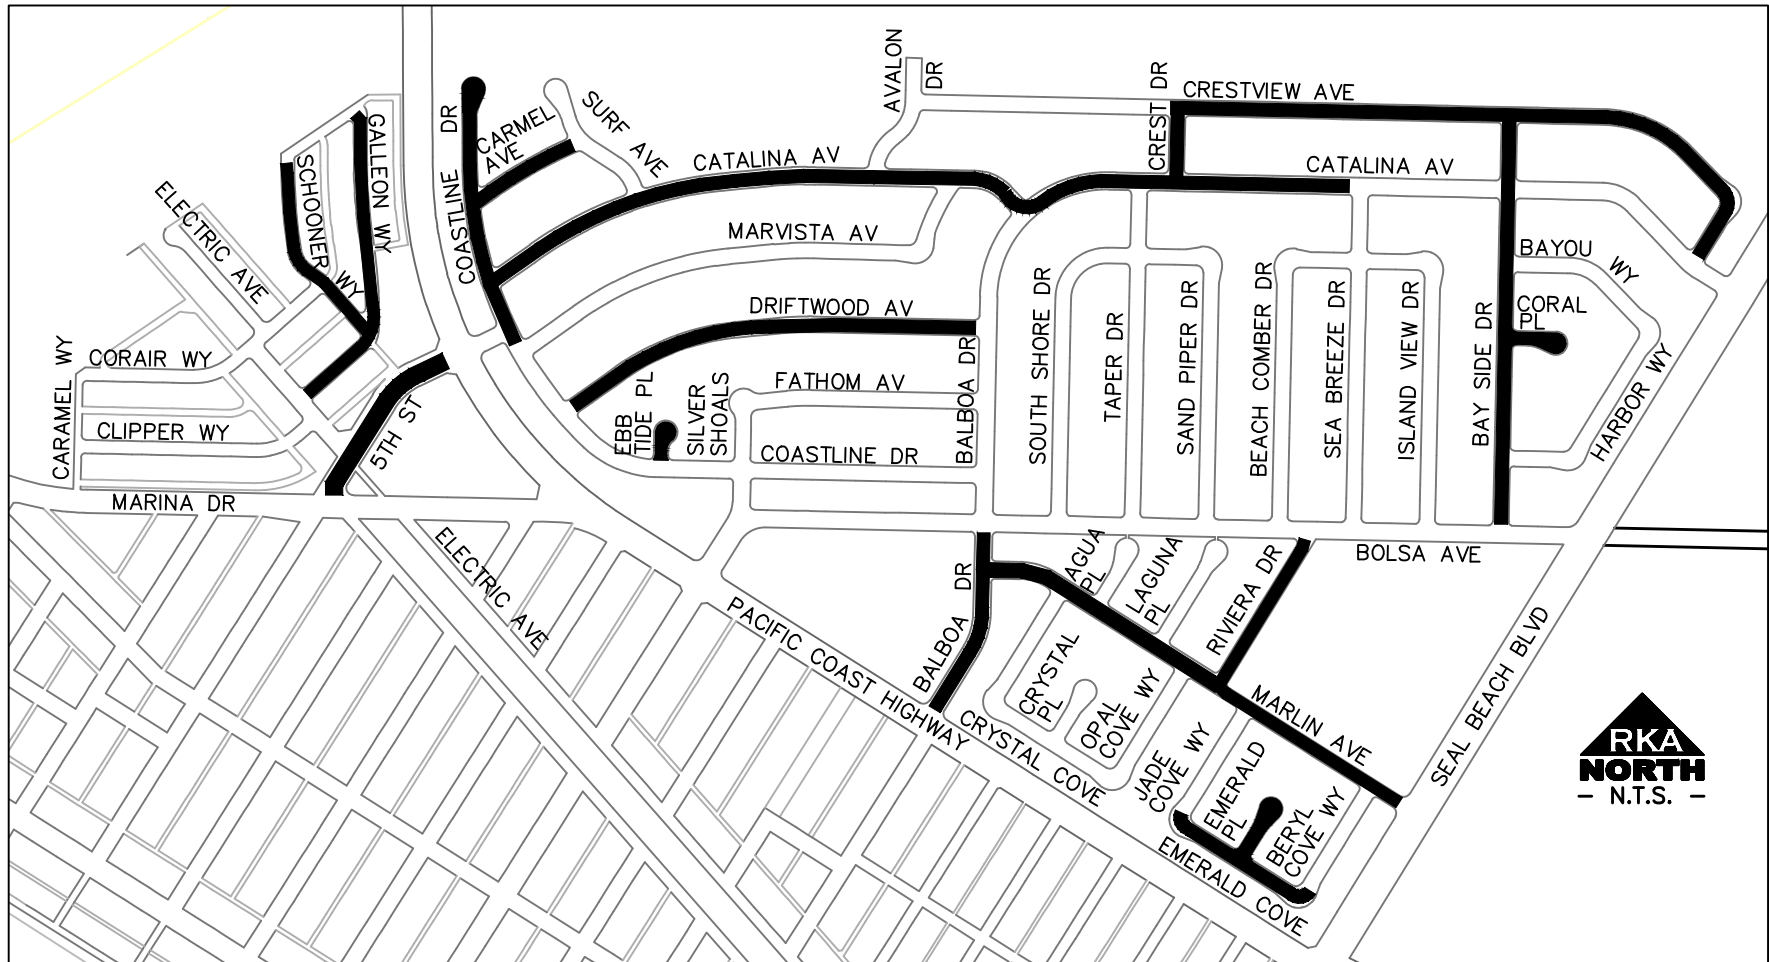

LEGEND

█ SLURRY SEAL

RKA
CONSULTING GROUP
398 LEMON CREEK DRIVE - SUITE E - WALNUT - CA - 91789
(909) 594-9702 - FAX (909) 594-2658
WWW.RKAGROUP.COM

CITY OF SEAL BEACH
CITYWIDE SLURRY SEAL
HILL/COVE EXHIBIT 'A'

DATE:	5/1/18	SCALE:	N.T.S.	DRAWN BY:	J.SALAZAR	SHEET:	EXH02